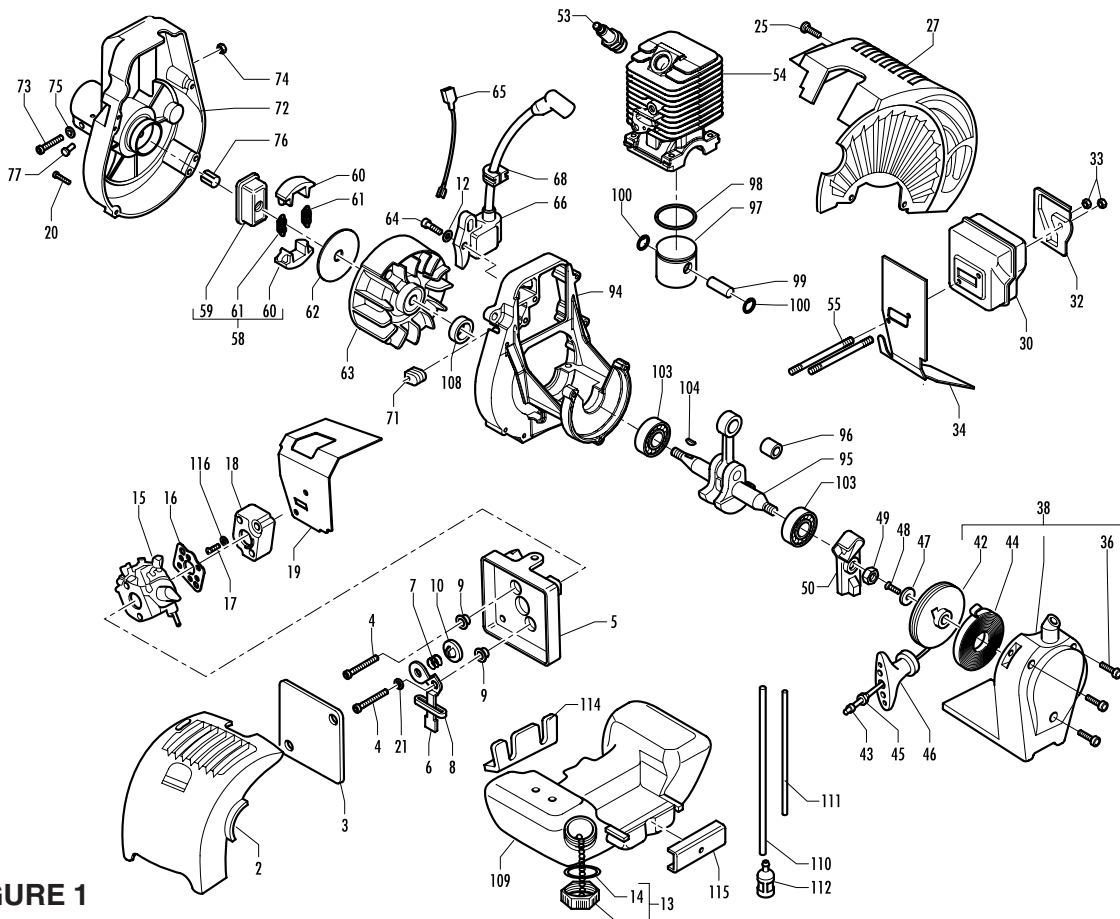

brand	PARTNER

date	MAY/03	SHEET 1/4

Model	Prefix
B 261	02

Product number
953900250

FIGURE 1