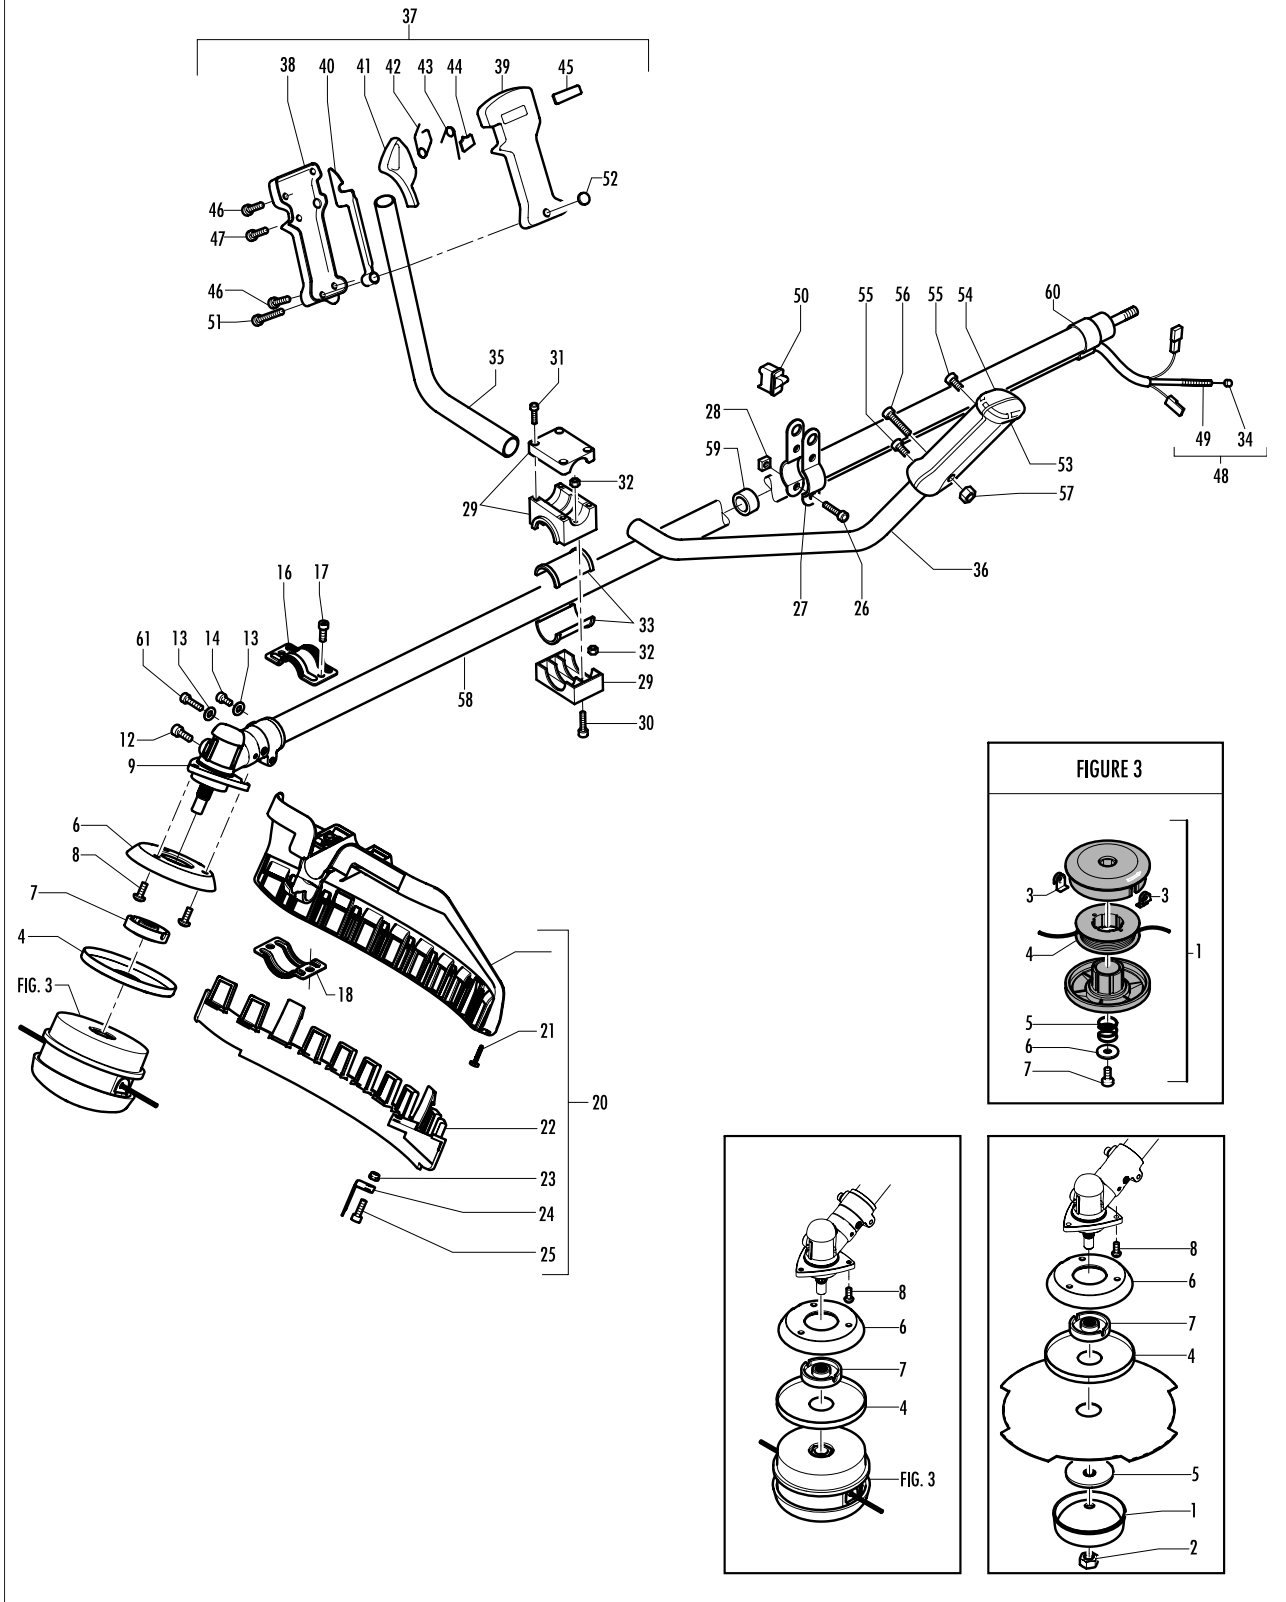

brand	PARTNER

date	MAY/03	SHEET 3/4

Model	Prefix
B 261	02

Product number
953900250

FIGURE 2