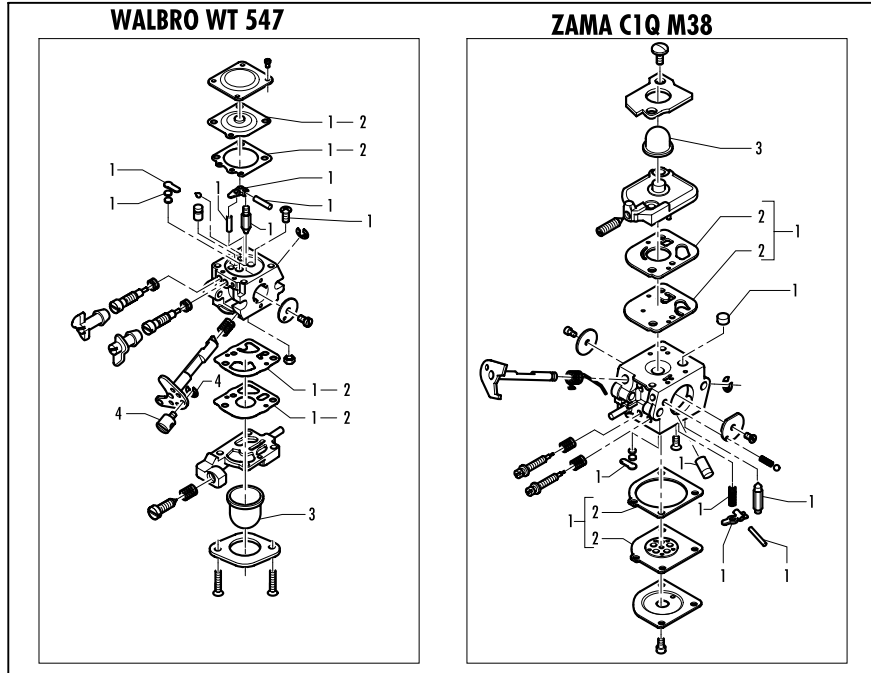

brand	PARTNER

date	MAY/03	SHEET 1/4

Model	Prefix
B 261	02

Product number
953900250

FIGURE 4